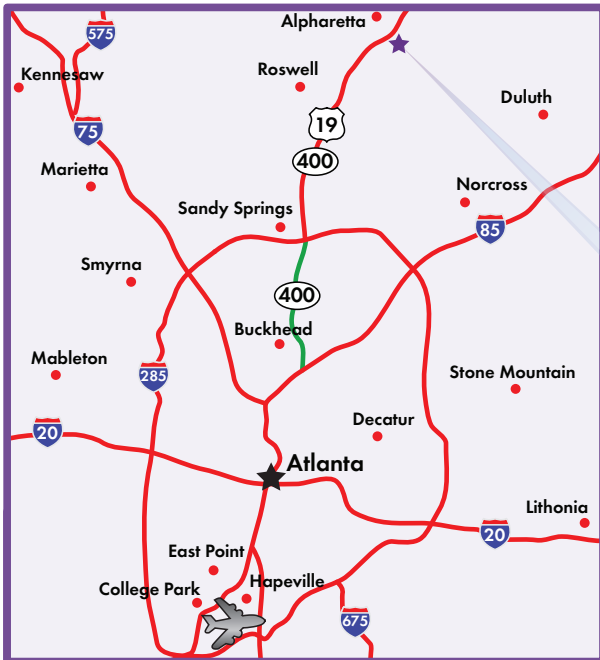

Directions to THE P.O.P. SHOP, our fulfillment center

Maps for our Alpharetta fulfillment center, which is a separate company, The P.O.P. Shop.

- GA 400 to Haynes Bridge, turn right (whether you are coming north or south)
- Go to North Point Pkwy and turn left (Bahama Breeze)
- Cross Kimball Bridge and turn right onto the next street, Royal Blvd South
- Make another immediate right into our building parking lot.
- Building 3010 will be directly in front of you. You will see the "3010" at the top left of the building.
- Go to second floor, a right at the staircase top and down the hall to Suite 260, The P.O.P. Shop.

The P.O.P. Shop
3010 Royal Blvd S
Suite 260
Alpharetta • GA • 30022

You can receive specific directions from your address to the above address on a map and direction website like www.mapquest.com.